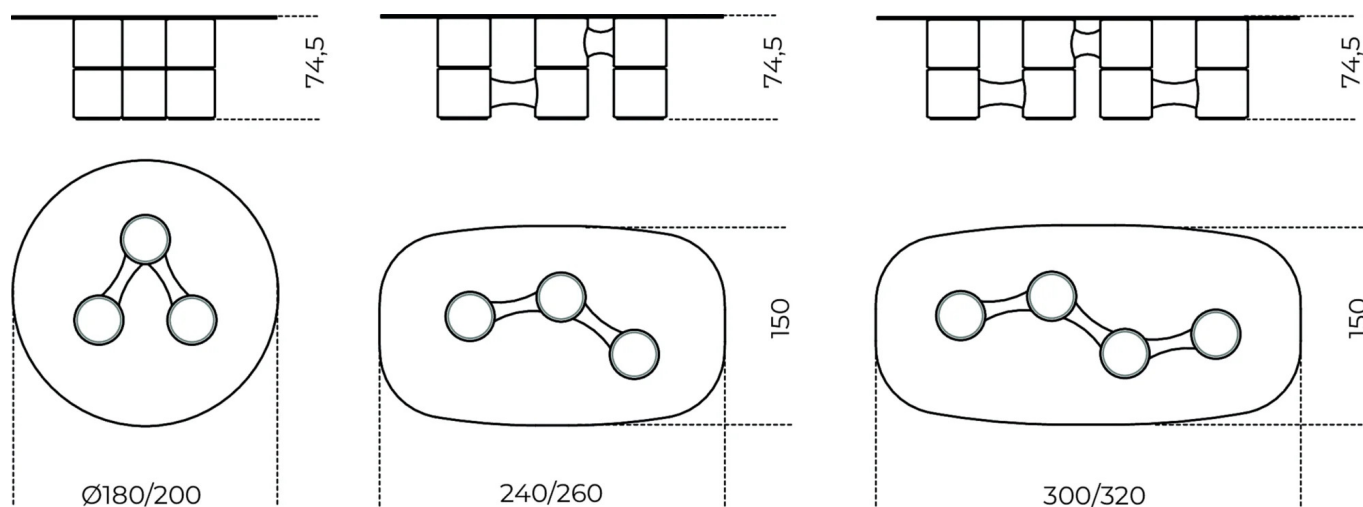

Molecola

Massimo Castagna
2024

Table with 15mm transparent tempered glass top. Hand-brushed wooden cylinders base.
Available in brick, rope, charcoal or ivory colours.

Dimensioni / size

Cm (Ø x H)

180 x 74.5

200 x 74.5

Cm (L x P x H)

240 x 150 x 74.5

260 x 150 x 74.5

300 x 150 x 74.5

320 x 150 x 74.5

Dimensioni / size

Inches (Ø x H)

71 x 29½

78¾ x 29½

Inches (L x P x H)

94½ x 59¼ x 29½

102½ x 59¼ x 29½

118¾ x 59¼ x 29½

126 x 59¼ x 29½

Finishes