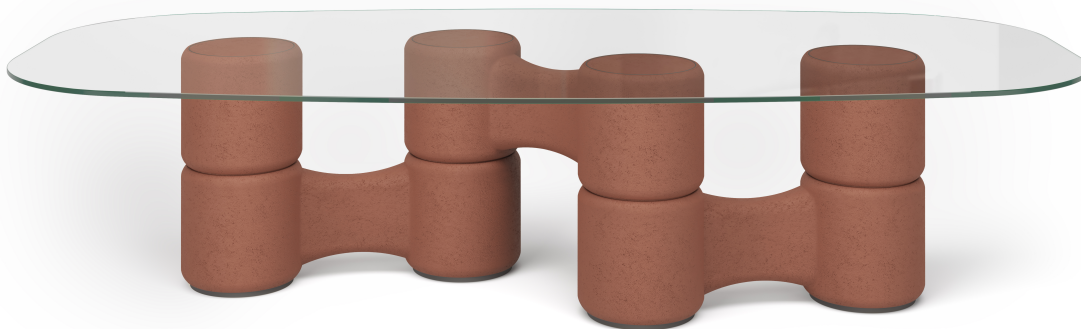

Molecola

Massimo Castagna
2024

Table with 15mm transparent tempered glass top. Hand-brushed wooden cylinders base.
Available in brick, rope, charcoal or ivory colours.

Dimensioni / size

Cm (Ø x H)

180 x 74.5

200 x 74.5

Cm (L x P x H)

240 x 150 x 74.5

260 x 150 x 74.5

300 x 150 x 74.5

320 x 150 x 74.5

Dimensioni / size

Inches (Ø x H)

71 x 29½

78¾ x 29½

Inches (L x P x H)

94½ x 59¼ x 29½

102½ x 59¼ x 29½

118¾ x 59¼ x 29½

126 x 59¼ x 29½

Ø180/200

240/260

300/320

Finishes

Glass

Transparent

Spatulated wood

Ivory

Charcoal