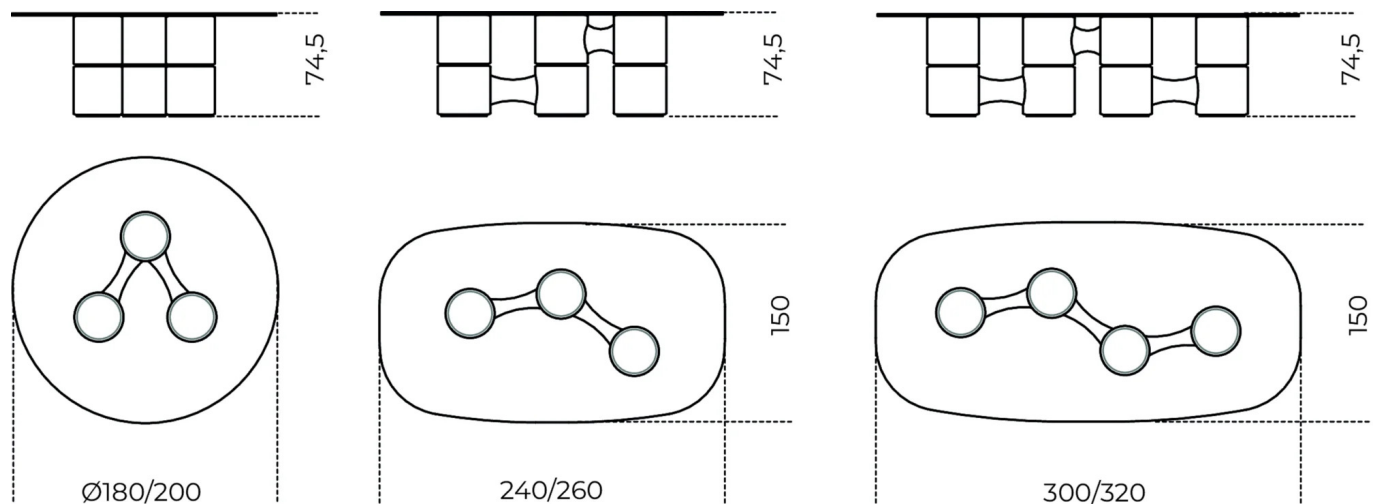

Molecola

Massimo Castagna
2024

Table with 15mm transparent tempered glass top. Hand-brushed wooden cylinders base.
Available in brick, rope, charcoal or ivory colours.

Dimensioni / size

Cm (Ø x H)

180 x 74.5

200 x 74.5

Inches (Ø x H)

71 x 29½

78¾ x 29½

Cm (L x P x H)

240 x 150 x 74.5

260 x 150 x 74.5

300 x 150 x 74.5

320 x 150 x 74.5

Inches (L x P x H)

94½ x 59¼ x 29½

102½ x 59¼ x 29½

118¾ x 59¼ x 29½

126 x 59¼ x 29½

Finiture

Glass