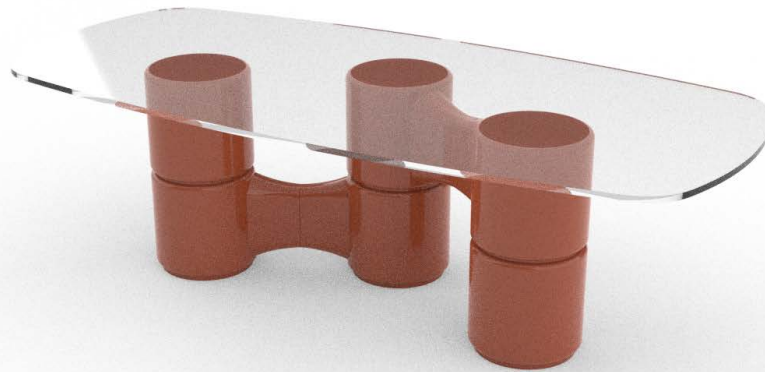

Molecola

Massimo Castagna
2024

Table with 15mm transparent tempered glass top. Hand-brushed wooden cylinders base.
Available in brick, rope, charcoal or ivory colours.

Dimensioni / size

Cm (Ø x H)

180 x 74.5

200 x 74.5

Inches (Ø x H)

71 x 29½

78¾ x 29½

Cm (L x P x H)

240 x 150 x 74.5

260 x 150 x 74.5

300 x 150 x 74.5

320 x 150 x 74.5

Inches (L x P x H)

94½ x 59¼ x 29½

102½ x 59¼ x 29½

118¾ x 59¼ x 29½

126 x 59¼ x 29½

Finiture

Glass

Transparent

Spatulated wood

Brick

Rope

Ivory

Charcoal