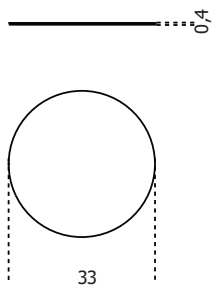

Gallotti&Radice

Moonlight

2017

Table set made of 6 charger plates in 4mm hand decorated glass. On the front black and nickel colours shades, on the back satin nickel hand brushed with woven pattern.

Cm (L x W x H)
Ø33

Inches (L x W x H)
Ø13

Finishings

Glass

Black and nickel shades

Satin nickel hand brushed