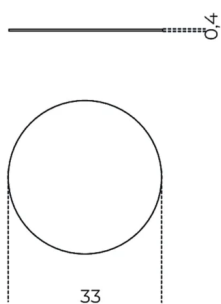


Moonlight

Silvia Gallotti
2017

Table set made of 6 charger plates in 4mm hand decorated glass. On the front black and nickel colours shades, on the back satin nickel hand brushed with woven pattern.

Dimensioni / size
Cm (Ø x H)
33 x 0

Dimensioni / size
Inches (Ø x H)
13 x 0

Finishes

Glass

Satin nickel hand
brushed

Black and nichel shades