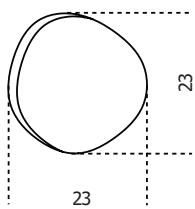

Gallotti&Radice

Mouse Pad

Satin painted glass mouse pad as per samples. Gallotti&Radice screen printed logo on the bevel.

Cm (L x W x H)
23 x 23

Inches (L x W x H)
9¼ x 9¼

Finishings

Glass

Satin black