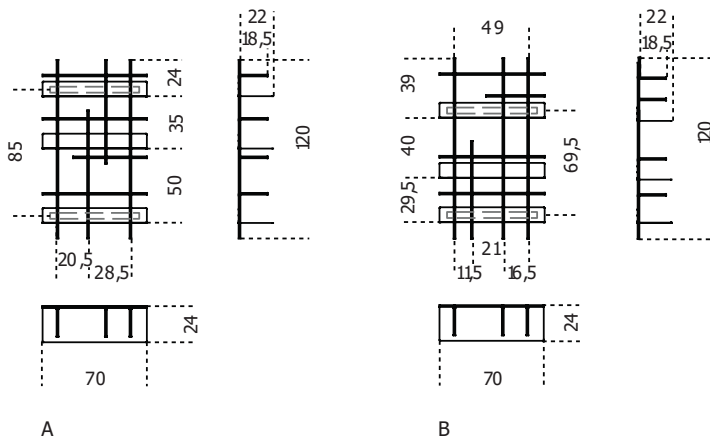

Gallotti&Radice

Navigli

2015

Wall shelving system with hand burnished copper structure and shelves. The hand burnished copper finish looks naturally spotted and irregular. Due to this craftmade processing, each product is unique and exclusive. Available in two versions A and B.

Cm (L x W x H)

A | 70 x 24 x 120

B | 70 x 24 x 120

Inches (L x W x H)

A | 27³/₄ x 9¹/₂ x 47¹/₄

B | 27³/₄ x 9¹/₂ x 47¹/₄

Finishings

Metal