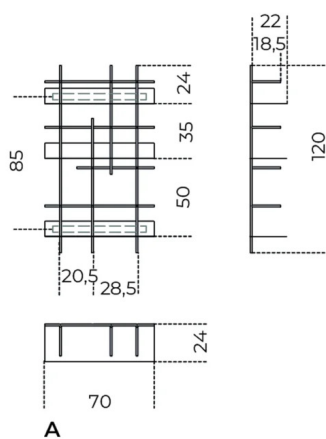

Navigli

Massimo Castagna
2015

Wall shelving system with hand burnished copper structure and shelves. The hand burnished copper finish looks naturally spotted and irregular. Due to this craftmade processing, each product is unique and exclusive. Available in two versions A and B.

Cm (L x P x H)
70 x 24 x 120

Inches (L x P x H)
27³/₄ x 9¹/₂ x 47¹/₄

Finishes

Metal

Hand burnished copper