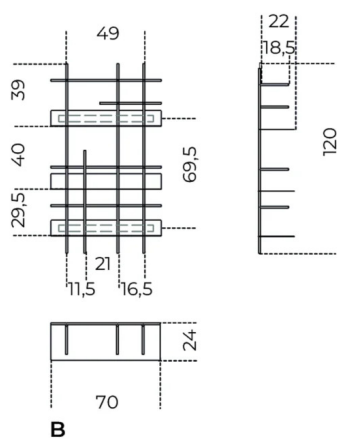

Navigli

Massimo Castagna
2015

Wall shelving system with hand burnished copper structure and shelves. The hand burnished copper finish looks naturally spotted and irregular. Due to this craftmade processing, each product is unique and exclusive. Available in two versions A and B.

Cm (L x P x H)
70 x 24 x 120

Inches (L x P x H)
27³/₄ x 9¹/₂ x 47¹/₄

Finishes

Metal

Hand burnished copper