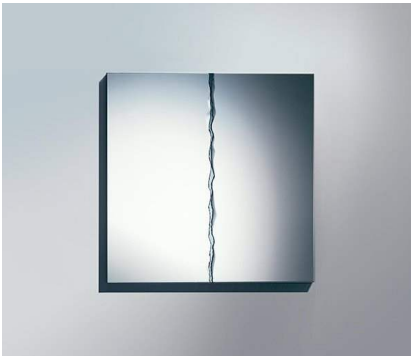

## Niagara

1987

6mm mirror composed of two bevelled mirrors placed side by side and superimposed on a smoked "grigio Italia" mirrored part. Upper mirrors with important irregular central bevel done by hand.

Cm (L x W x H)	Inches (L x W x H)
Ø80	Ø31½
Ø100	Ø39½
Ø120	Ø47¼
80 x 80	31½ x 31½
100 x 100	39½ x 39½

## Glass

Grigio "Italia"  
mirror

Mirror