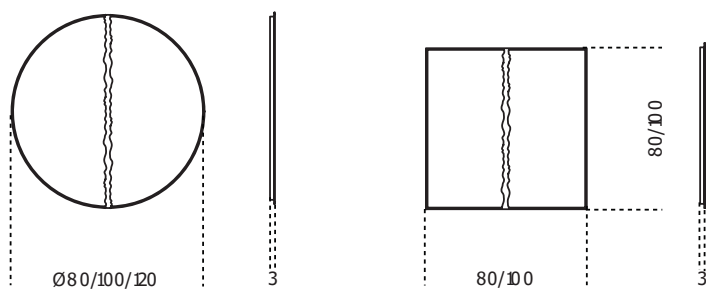

## Niagara

1987

6mm mirror composed of two bevelled mirrors placed side by side and superimposed on a smoked "grigio Italia" mirrored part. Upper mirrors with important irregular central bevel done by hand.

Cm (L x W x H)	Inches (L x W x H)
Ø80	Ø31½
Ø100	Ø39½
Ø120	Ø47¼
80 x 80	31½ x 31½
100 x 100	39½ x 39½