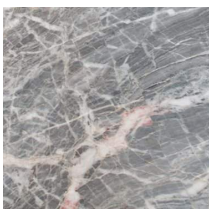

Fior di pesco