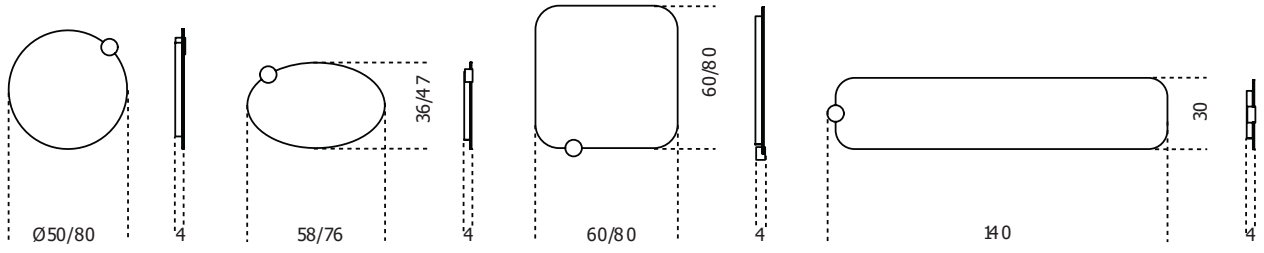

Odette

2015

6mm extralight mirror with bright brass decorative detail, which can be placed around the perimeter, according to the customer choice. Also available in 5mm "Antique 1" or "Antique 2" mirror.

| Cm (L x W x H) | Inches (L x W x H) |
|----------------|---|
| Ø50 | Ø19 ³ / ₄ |
| Ø80 | Ø31 ¹ / ₂ |
| 58 x 36 | 23 x 14 ¹ / ₄ |
| 76 x 47 | 30 x 18 ³ / ₄ |
| 60 x 60 | 23 ³ / ₄ x 23 ³ / ₄ |
| 80 x 80 | 31 ¹ / ₂ x 31 ¹ / ₂ |
| 30 x 140 | 12 x 55 ¹ / ₄ |