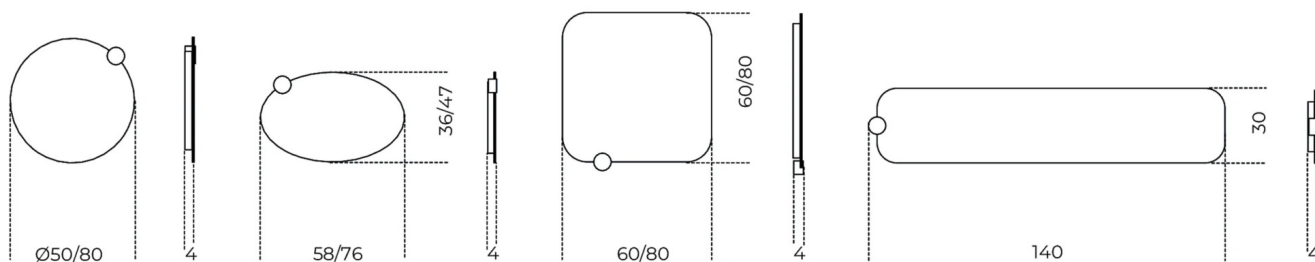

Odette

Studio G&R
2015

6mm extralight mirror with bright brass decorative detail, which can be placed around the perimeter, according to the customer choice. Also available in 5mm "Antique 1" or "Antique 2" mirror.

Dimensioni / size

Cm (Ø x H)

50 x 0
80 x 0
0 x 36
0 x 47
0 x 60
0 x 80
0 x 140

Dimensioni / size

Inches (Ø x H)

19¾ x 0
31½ x 0
0 x 14¼
0 x 18¾
0 x 23¾
0 x 31½
0 x 55¼

Finishes

Glass