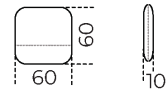

Cuscini schienale / Backrests cushions