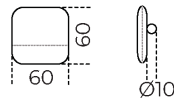

Cuscini schienale / Backrests cushions