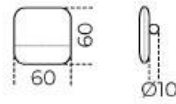

Cuscini schienale / Backrests cushions