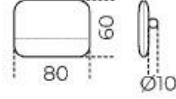

Cuscini schienale / Backrests cushions