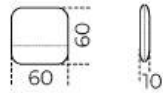

Cuscini schienale / Backrests cushions