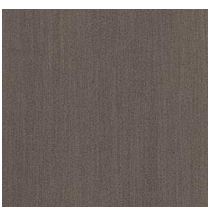

## Oto Mini

2015

Coffee table with bevelled (25mm) and painted glass top in the colours black, blue grey and liquorice in the bright or satin version. Bright lacquered metal structure. Also available version with patinated bronze painted glass top and metal structure.

## Glass

Bright black

Bright blue-grey

Bright liquorice

Satin black

Satin blue-grey

Satin liquorice

Patinated bronze

## Metal

Patinated bronze  
lacquered metal