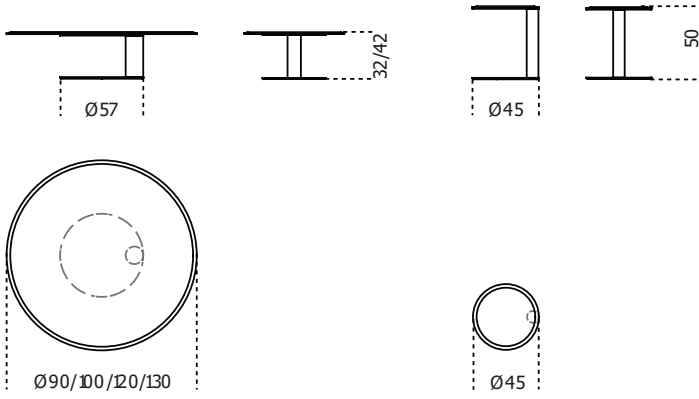

## Oto Mini

2015

Coffee table with bevelled (25mm) and painted glass top in the colours black, blue grey and liquorice in the bright or satin version. Bright lacquered metal structure. Also available version with patinated bronze painted glass top and metal structure.

Cm (L x W x H)	Inches (L x W x H)
Ø90 x 32	Ø35½ x 12¾
Ø90 x 42	Ø35½ x 16¾
Ø100 x 32	Ø39½ x 12¾
Ø100 x 42	Ø39½ x 16¾
Ø120 x 32	Ø47¼ x 12¾
Ø120 x 42	Ø47¼ x 16¾
Ø130 x 32	Ø51¼ x 12¾
Ø130 x 42	Ø51¼ x 16¾
Ø45 x 50	Ø17¾ x 19¾