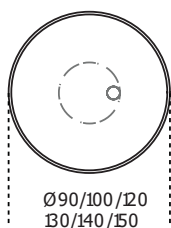

## Oto

2015

Table with 15 mm bevelled and painted glass top in the colours black, blue grey and liquorice in the bright or satin version. Top with 25mm bevel. Bright lacquered metal structure. Also available with patinated bronze painted glass top and metal structure.

Cm (L x W x H)	Inches (L x W x H)
Ø90 x 74	Ø35½ x 29¼
Ø100 x 74	Ø39½ x 29¼
Ø120 x 74	Ø47¼ x 29¼
Ø130 x 74	Ø51¼ x 29¼
Ø140 x 74	Ø55¼ x 29¼
Ø150 x 74	Ø59¼ x 29¼