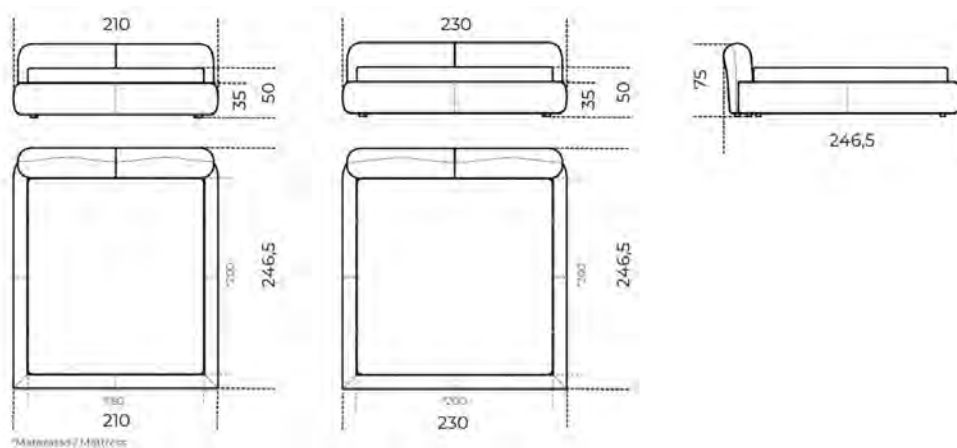

Height-adjustable wooden slats included.

Additional stitching is required for elements with leather upholstery compared to elements with fabric upholstery.

Cm (L x P x H)

210 x 246,5 x 75h (180x200)*

230 x 246,5 x 75h (200x200)*

*Materasso / Mattress

Inches (L x P x H)

82 $\frac{3}{4}$ x 97 $\frac{3}{4}$ x 29 $\frac{3}{4}$ (71 x 78 $\frac{3}{4}$)*

90 $\frac{3}{4}$ x 97 $\frac{3}{4}$ x 29 $\frac{3}{4}$ (78 x 78 $\frac{3}{4}$)*

*Materasso / Mattress