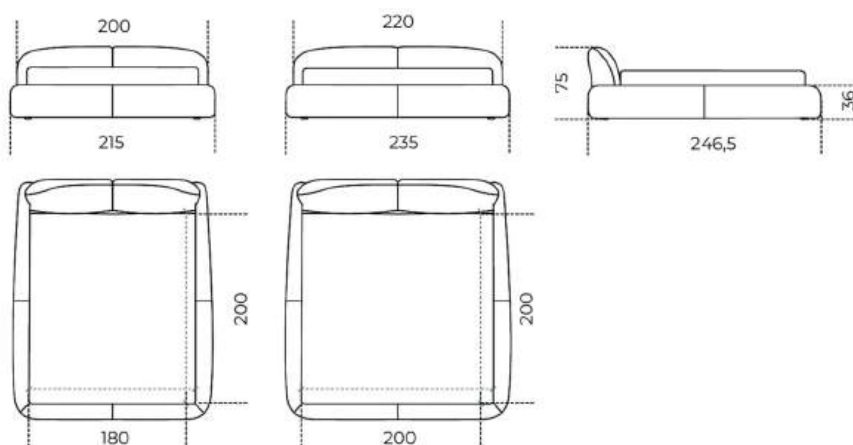

Wooden slats included.

Additional stitching is required for elements with leather upholstery compared to elements with fabric upholstery.

Cm (L x P x H)

215x246,5x75h (180x200)*

235x246,5x75h (200x200)*

*Materasso / Mattress

Inches (L x P x H)

84³/₄ x 97¹/₄ x 29³/₄ (71 x 78³/₄)*

92³/₄ x 97¹/₄ x 29³/₄ (78 x 78³/₄"*)

*Materasso / Mattress

Finishes

Fabric Cat.A

Care milk 001

Chill amber 015