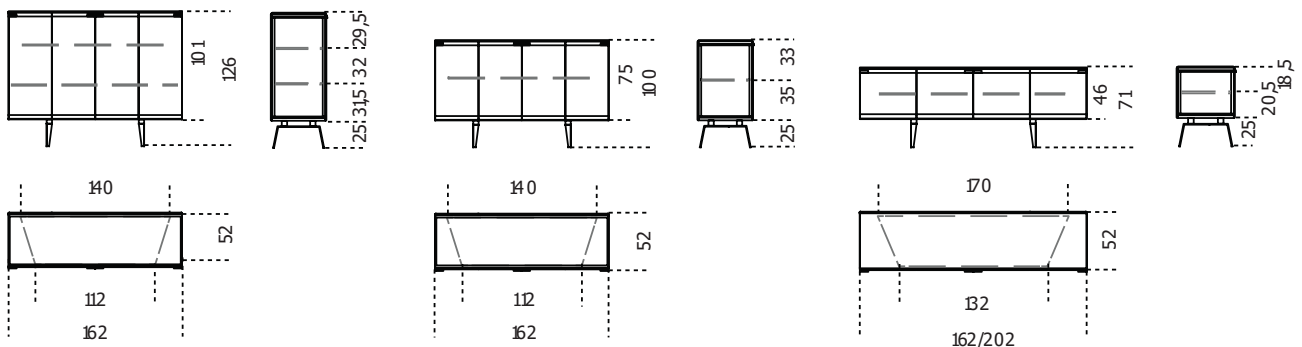

Pandora Cashmere

2020

Sideboard in 8mm tempered extralight glass painted with the exclusive “Cashmere” brushed finish in the colours gold grey or anthracite. Bright black painted inside. Supplied with 8mm extralight tempered glass shelves. Patinated bronze lacquered metal structure, handles and wooden base. Collection in numbered edition.

Cm (L x W x H)	Inches (L x W x H)
162 x 52 x 71	64 x 20½ x 28
162 x 52 x 100	64 x 20½ x 39½
162 x 52 x 126	64 x 20½ x 49¾
202 x 52 x 71	79¾ x 20½ x 28

Finishings

Glass

Bright black

Cashmere anthracite

Cashmere gold grey