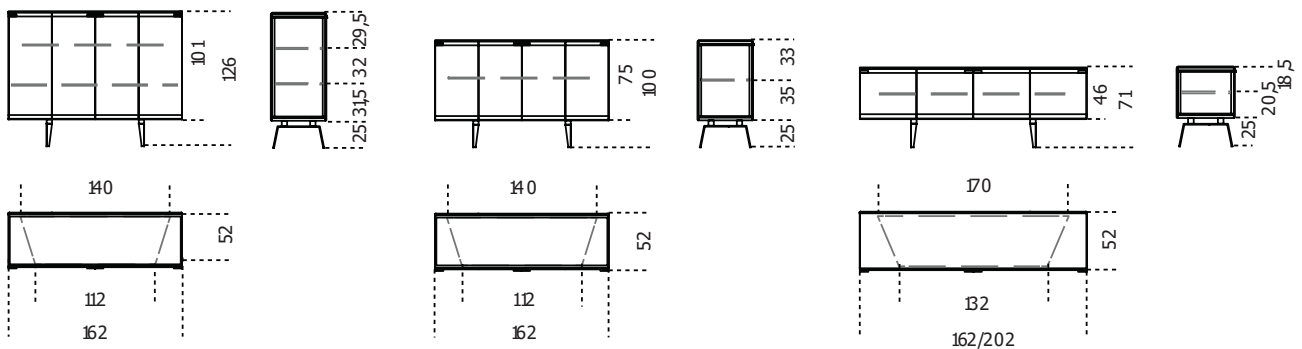

Pandora Craquelé

2016

Sideboard in 8mm tempered extralight glass decorated by hand with exclusive treatment. Bright bronze painted inside. Supplied with 8mm extralight tempered glass shelves. Patinated bronze lacquered metal structure, handles and wooden base. Collection in numbered edition.

Cm (L x W x H)	Inches (L x W x H)
162 x 52 x 71	64 x 20½ x 28
162 x 52 x 100	64 x 20½ x 39½
162 x 52 x 126	64 x 20½ x 49¾
202 x 52 x 71	79¾ x 20½ x 28

Finishings

Glass

Craquelé glass

Extralight

Patinated bronze