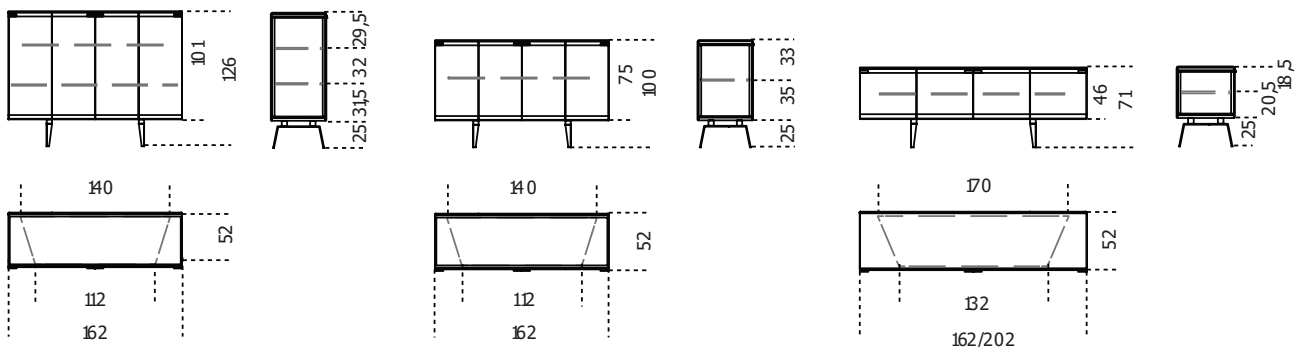

Pandora Craquelé

2016

Sideboard in 8mm tempered extralight glass decorated by hand with exclusive treatment. Supplied with 8mm extralight tempered glass shelves. Patinated bronze acquired metal structure, handles and wooden base. Collection in numbered edition.

Cm (L x W x H)	Inches (L x W x H)
162 x 52 x 71	64 x 20½ x 28
162 x 52 x 100	64 x 20½ x 39½
162 x 52 x 126	64 x 20½ x 49¾
202 x 52 x 71	79¾ x 20½ x 28

Finishings

Glass

Craquelé glass

Extralight

Metal

Patinated bronze
lacquered