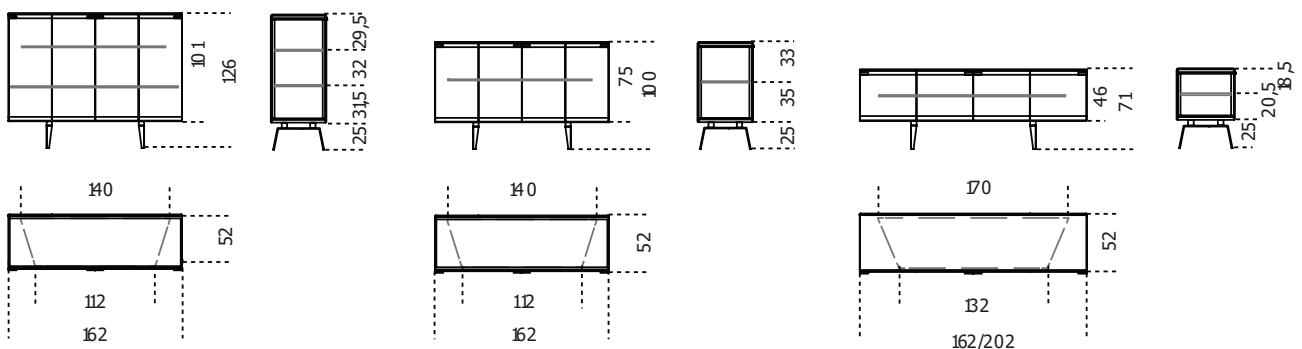

Pandora Light

2016

Sideboard in 8mm extralight tempered glass with 8mm patinated bronze painted glass top. Supplied with 8mm extralight tempered glass shelves. Patinated bronze lacquered metal structure and handles. Wooden bottom shelf covered by gold leaf or brushed Emperador Brown marble. Also available version with patinated bronze lacquered glass back and wooden bottom shelf. Collection in numbered edition.

Cm (L x W x H)	Inches (L x W x H)
162 x 52 x 71	64 x 20½ x 28
162 x 52 x 100	64 x 20½ x 39½
162 x 52 x 126	64 x 20½ x 49¾
202 x 52 x 71	79¾ x 20½ x 28

Finishings

Marble

Emperador
Brown

Glass

Extralight

Metal