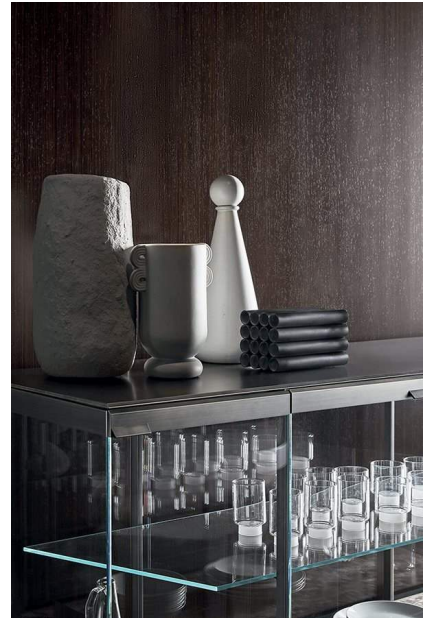

Pandora Light

2016

Sideboard in 8mm extralight tempered glass with 8mm patinated bronze painted glass top. Supplied with 8mm extralight tempered glass shelves. Patinated bronze lacquered metal structure and handles. Wooden bottom shelf covered by gold leaf or brushed Emperador Brown marble. Also available version with patinated bronze lacquered glass back and wooden bottom shelf. Collection in numbered edition.

Cm (L x W x H)	Inches (L x W x H)
162 x 52 x 71	64 x 20½ x 28
162 x 52 x 100	64 x 20½ x 39½
162 x 52 x 126	64 x 20½ x 49¾
202 x 52 x 71	79¾ x 20½ x 28

Finishings

Marble

Emperador
Brown

Glass

Extralight

Metal