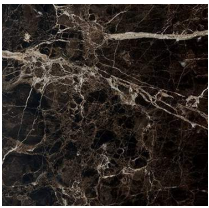

Pandora Light

2016

Sideboard in 8mm extralight tempered glass with 8mm patinated bronze painted glass top. Supplied with 8mm extralight tempered glass shelves. Patinated bronze lacquered metal structure and handles. Wooden bottom shelf covered by gold leaf or brushed Emperador Brown marble. Also available version with patinated bronze lacquered glass back and wooden bottom shelf. Collection in numbered edition.

Cm (L x W x H)	Inches (L x W x H)
162 x 52 x 71	64 x 20½ x 28
162 x 52 x 100	64 x 20½ x 39½
162 x 52 x 126	64 x 20½ x 49¾
202 x 52 x 71	79¾ x 20½ x 28

Finishings

Marble

Emperador
Brown

Glass

Extralight

Metal

Patinated bronze
lacquered Patinated bronze
lacquered metal

Wood

Gold leaf