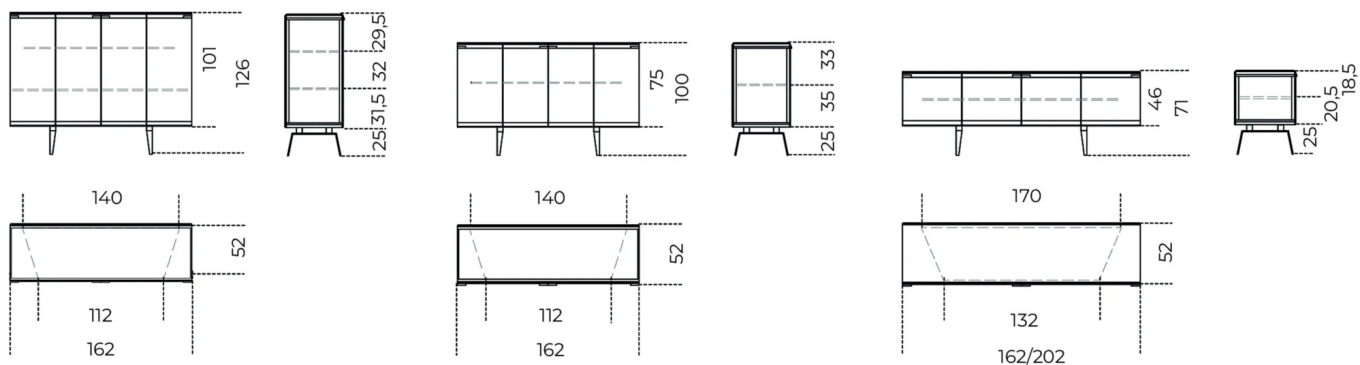

Pandora

Pinuccio Borghonovo
2014

Sideboard in 8mm extralight tempered glass covered by gold leaf applied by hand with an exclusive treatment. Thanks to this process the unit has an irregular and unique finish outside and a gold finish inside. Supplied with 8mm extralight tempered glass shelves. Patinated bronze lacquered metal structure and handles. Wooden tops covered by gold leaf. Collection in numbered edition.

Cm (L x P x H)

162 x 52 x 71
162 x 52 x 100
162 x 52 x 126
202 x 52 x 71

Inches (L x P x H)

64 x 20½ x 28
64 x 20½ x 39½
64 x 20½ x 49¾
79¾ x 20½ x 28

Finishes

Glass

Extralight

Pandora outside-oxidated gold leaf