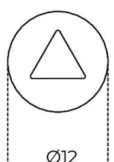

# Paperweight

---

Studio G&R  
2014

Paperweight in solid bright brass. Available in three versions.

Dimensioni / size  
Cm (Ø x H)  
12 x 1

Dimensioni / size  
Inches (Ø x H)  
4¾ x 1/2

**PW.01**

**PW.02**