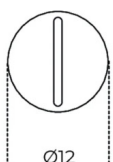

# Paperweight

---

Studio G&R  
2014

Paperweight in solid bright brass. Available in three versions.

Dimensioni / size  
Cm (Ø x H)  
12 x 1

Dimensioni / size  
Inches (Ø x H)  
4¾ x 1/2

**PW.01**

**PW.02**