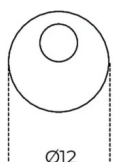

# Paperweight

---

Studio G&R  
2014

Paperweight in solid bright brass. Available in three versions.

Dimensioni / size  
Cm (Ø x H)  
12 x 1

Dimensioni / size  
Inches (Ø x H)  
4¾ x 1/2

**PW.01**

**PW.02**