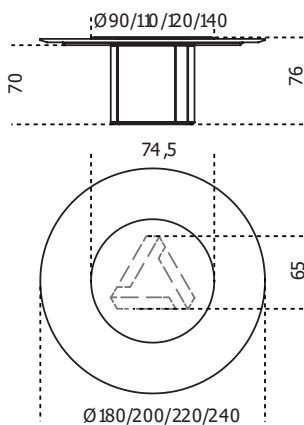

Gallotti&Radice

Platinum Round

2018

Table with black stained brushed ash top. Semi-recessed rotating plate in 10mm tempered black bright painted glass with 35mm bevel. Wooden base covered with 20mm natural polished Sahara Noir marble base and "supermirror" bright stainless steel bottom plate.

Cm (L x W x H)	Inches (L x W x H)
Ø180 x 76	Ø71 x 30
Ø200 x 76	Ø78¾ x 30
Ø220 x 76	Ø86¾ x 30
Ø240 x 76	Ø94½ x 30

Finishings

Marble

Sahara Noir

Glass

Bright black

Metal

Bright stainless steel
"supermirror"