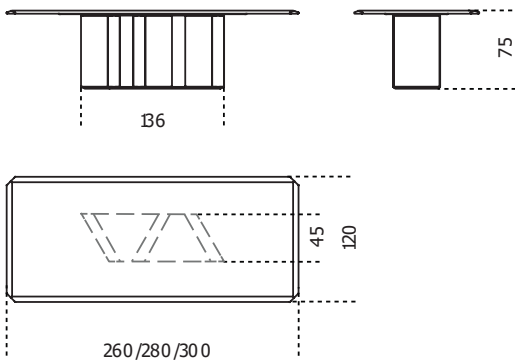

# Platinum W

2017

Table with black stained brushed ash top with 50mm bevel. Wooden base covered with 20mm natural polished Sahara Noir or Grey Stardust marble and “supermirror” bright stainless steel bottom plate.

Cm (L x W x H)	Inches (L x W x H)
260 x 120 x 75	102½ x 47¼ x 29¾
280 x 120 x 75	110¼ x 47¼ x 29¾
300 x 120 x 75	118¼ x 47¼ x 29¾