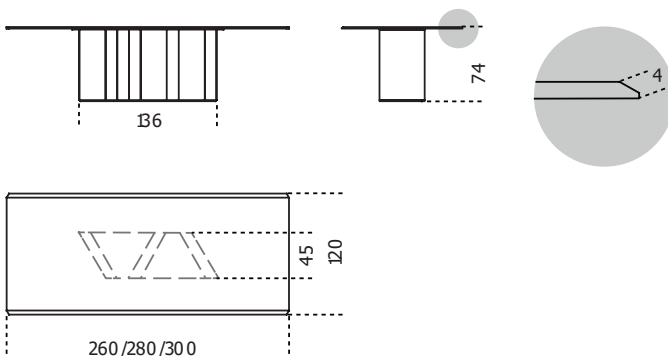

Gallotti&Radice

Platinum

2016

Table with 15mm black painted glass top in the bright or satin version. 40mm bevelled edges on two sides of the top. Wooden base covered with 20mm natural polished Sahara Noir marble and “supermirror” bright stainless steel bottom plate. Also available with 15mm glass top and wooden base covered with 6mm painted glass in the colours black, blue grey or liquorice, in the bright or satin version or painted with the exclusive “Cashmere” brushed finish in the colours gold grey or anthracite.

Cm (L x W x H)	Inches (L x W x H)
260 x 120 x 74	102½ x 47¼ x 29¼
280 x 120 x 74	110¼ x 47¼ x 29¼
300 x 120 x 74	118¼ x 47¼ x 29¼

Finishings

Marble

Calacatta Vagli
Oro

Sahara Noir

Glass

Bright black

Bright blue-grey