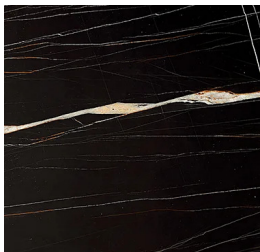


Platinum

Oscar e Gabriele Buratti
2016

Table with 15mm black painted glass top in the bright or satin version. 40mm bevelled edges on two sides of the top. Wooden base covered with 20mm natural polished Sahara Noir marble and "supermirror" bright stainless steel bottom plate. Also available with 15mm glass top and wooden base covered with 6mm painted glass in the colours black, blue grey or liquorice, in the bright or satin version or painted with the exclusive "Cashmere" brushed finish in the colours gold grey or anthracite.

Finishes

Glass

Bright blue-grey

Satin blue-grey

Cashmere anthracite

Cashmere gold grey

Bright liquorice

Satin liquorice

Bright black

Satin black

Metal

Bright stainless steel
"supermirror"

Marble

Sahara Noir