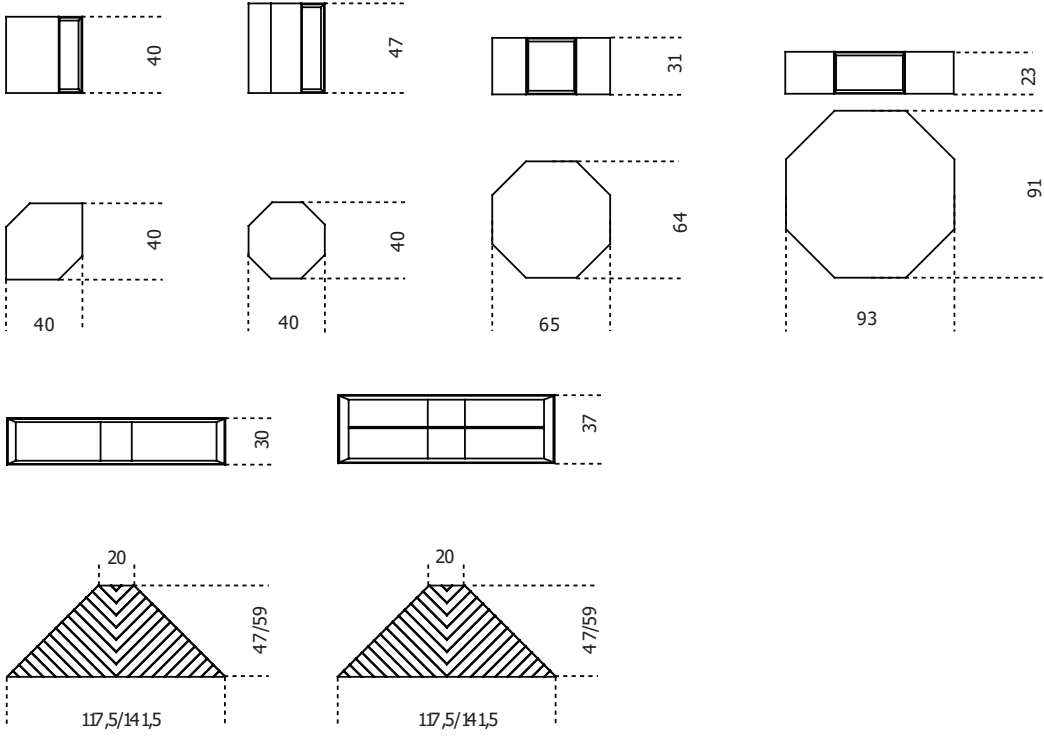

Prism Low

2019

Wooden coffee table with marquetry of “Colore” Frisé Walnut and natural aluminium or India Rosewood and natural aluminium. 37 cm h. version supplied with 8 mm thick extralight tempered inside shelf. 23/31/40/47 cm h. version available in either natural brushed Travertino Romano (not treated with resin) or natural polish Verde Alpi marble.

Cm (L x W x H)	Inches (L x W x H)
Marmo / Marble	Marmo / Marble
40 x 40 x 40	15 ³ / ₄ x 15 ³ / ₄ x 15 ³ / ₄
40 x 40 x 47	15 ³ / ₄ x 15 ³ / ₄ x 18 ³ / ₄
65 x 64 x 31	25 ³ / ₄ x 25 ¹ / ₄ x 12 ¹ / ₄
93 x 91 x 23	36 ³ / ₄ x 36 x 9 ¹ / ₄
Legno / Wood	Legno / Wood
117.5 x 47 x 30	46 ¹ / ₂ x 18 ³ / ₄ x 12
117.5 x 47 x 37	46 ¹ / ₂ x 18 ³ / ₄ x 14 ³ / ₄
141.5 x 59 x 30	55 ³ / ₄ x 23 ¹ / ₄ x 12
141.5 x 59 x 37	55 ³ / ₄ x 23 ¹ / ₄ x 14 ³ / ₄