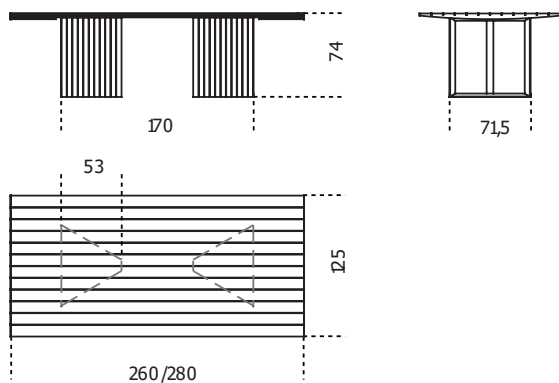

Gallotti&Radice

Prism

2019

Wooden table with modern and elegant marquetry of India rosewood and aluminium. The top features a distinctive bottom curve.

Cm (L x W x H)	Inches (L x W x H)
260 x 125 x 74	102½ x 49¾ x 29¼
280 x 125 x 74	110¼ x 49¾ x 29¼