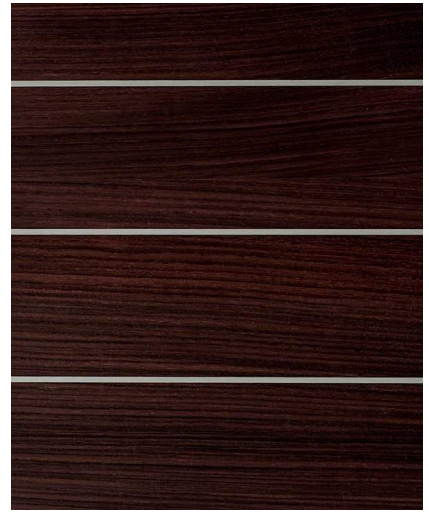

Gallotti&Radice

Prism

2019

Wooden table with modern and elegant marquetry of India rosewood and aluminium. The top features a distinctive bottom curve.

Cm (L x W x H)	Inches (L x W x H)
260 x 125 x 74	102½ x 49¾ x 29¼
280 x 125 x 74	110¼ x 49¾ x 29¼

Finishings

Wood

Rosewood inlay