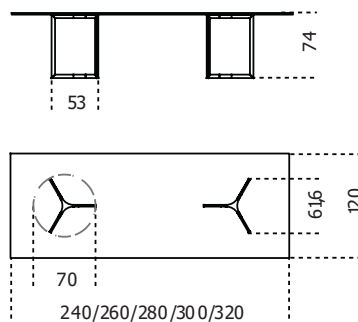

# Raj Light

2005

Table with 15mm transparent or extralight glass top. Also available XL version with 19mm transparent glass top. Bright stainless steel base. Chromed aluminium central joint.

| Cm (L x W x H) | Inches (L x W x H) |
|----------------|--------------------|
| 240 x 120 x 74 | 94½ x 47¼ x 29¼    |
| 260 x 120 x 74 | 102½ x 47¼ x 29¼   |
| XL             | XL                 |
| 280 x 120 x 74 | 110¼ x 47¼ x 29¼   |
| 300 x 120 x 74 | 118¼ x 47¼ x 29¼   |
| 320 x 120 x 74 | 126 x 47¼ x 29¼    |