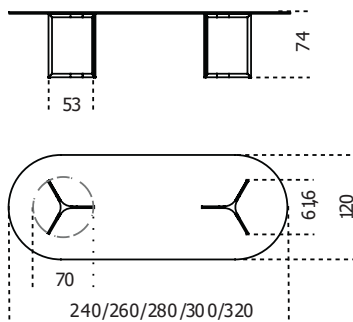

# Raj Light

2005

Table with 15mm transparent or extralight glass top. Also available XL version with 19mm transparent glass top. Bright stainless steel base. Chromed aluminium central joint.

| Cm (L x W x H) | Inches (L x W x H) |
|----------------|--------------------|
| 240 x 120 x 74 | 94½ x 47¼ x 29¼    |
| 260 x 120 x 74 | 102½ x 47¼ x 29¼   |
| XL             | XL                 |
| 280 x 120 x 74 | 110¼ x 47¼ x 29¼   |
| 300 x 120 x 74 | 118¼ x 47¼ x 29¼   |
| 320 x 120 x 74 | 126 x 47¼ x 29¼    |