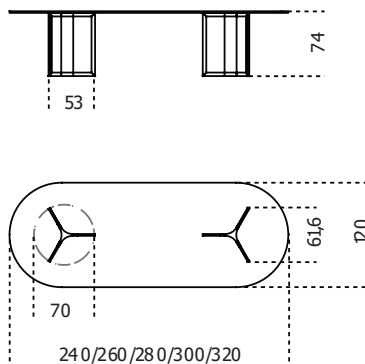

Gallotti&Radice

Raj

2005

Table with 15mm transparent or extralight glass top. Also available XL version with 19mm transparent glass top. Bright stainless steel base with bright steel insert. Chromed aluminium central joint.

Cm (L x W x H)	Inches (L x W x H)
240 x 120 x 74	94½ x 47¼ x 29¼
260 x 120 x 74	102½ x 47¼ x 29¼
280 x 120 x 74	110¼ x 47¼ x 29¼
XL	XL
300 x 120 x 74	118¼ x 47¼ x 29¼
320 x 120 x 74	126 x 47¼ x 29¼

Finishings