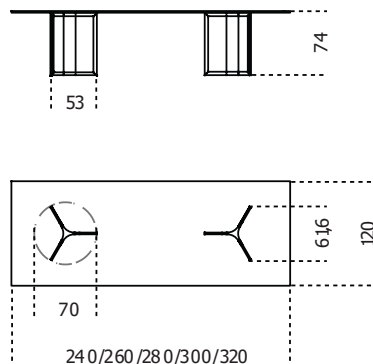

Gallotti&Radice

Raj

2005

Table with 15mm transparent or extralight glass top. Also available XL version with 19mm transparent glass top. Bright stainless steel base with bright steel insert. Chromed aluminium central joint.

Cm (L x W x H)	Inches (L x W x H)
240 x 120 x 74	94½ x 47¼ x 29¼
260 x 120 x 74	102½ x 47¼ x 29¼
280 x 120 x 74	110¼ x 47¼ x 29¼
XL	XL
300 x 120 x 74	118¼ x 47¼ x 29¼
320 x 120 x 74	126 x 47¼ x 29¼

Finishings