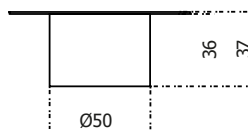

Re-verre

2023

Coffee table in recycled glass in the “melange terre” finish. Since it is an artisanal and manual process, the measurements are indicative and the surface may not be completely flat.

| Cm (L x W x H) | Inches (L x W x H) |
|----------------|--------------------|
| Ø50 x 50 | Ø19¾ x 19¾ |
| Ø60 x 47 | Ø23¾ x 18¾ |
| Ø90 x 37 | Ø35½ x 14¾ |
| Ø120 x 27 | Ø47¼ x 10¾ |