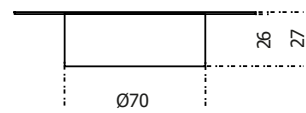

Re-verre

2023

Coffee table in recycled glass in the “melange terre” finish. Since it is an artisanal and manual process, the measurements are indicative and the surface may not be completely flat.

| Cm (L x W x H) | Inches (L x W x H) |
|----------------|--------------------|
| Ø50 x 50 | Ø19¾ x 19¾ |
| Ø60 x 47 | Ø23¾ x 18¾ |
| Ø90 x 37 | Ø35½ x 14¾ |
| Ø120 x 27 | Ø47¼ x 10¾ |