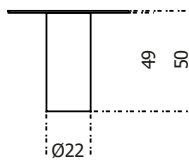

Re-verre

2023

Coffee table in recycled glass in the “melange terre” finish. Since it is an artisanal and manual process, the measurements are indicative and the surface may not be completely flat.

| Cm (L x W x H) | Inches (L x W x H) |
|----------------|--------------------|
| Ø50 x 50 | Ø19¾ x 19¾ |
| Ø60 x 47 | Ø23¾ x 18¾ |
| Ø90 x 37 | Ø35½ x 14¾ |
| Ø120 x 27 | Ø47¼ x 10¾ |