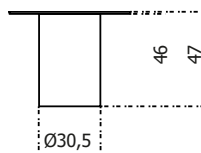

Re-verre

2023

Coffee table in recycled glass in the “melange terre” finish. Since it is an artisanal and manual process, the measurements are indicative and the surface may not be completely flat.

| Cm (L x W x H) | Inches (L x W x H) |
|----------------|--------------------|
| Ø50 x 50 | Ø19¾ x 19¾ |
| Ø60 x 47 | Ø23¾ x 18¾ |
| Ø90 x 37 | Ø35½ x 14¾ |
| Ø120 x 27 | Ø47¼ x 10¾ |