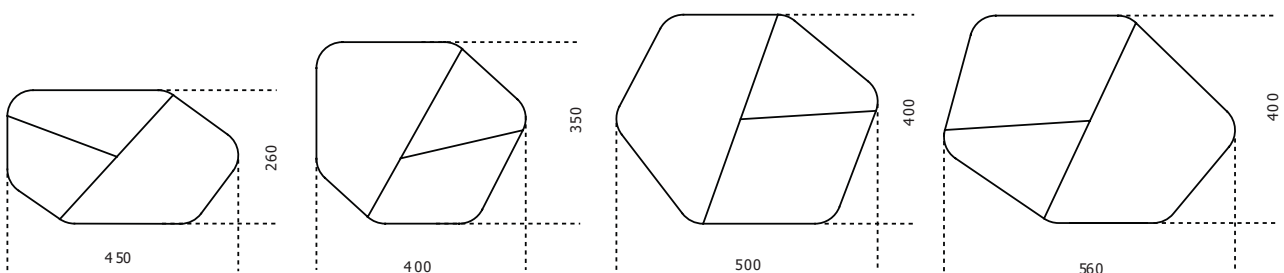

## Resia

2021

Low pile rug with velvet effect, pleasant both to the eye and to the touch. The distinctive design consists of geometric elements. The joining of the geometric elements and the perimeter edge are made of matching yarn. Available in the colours Tea Rose, Amazing Grey and Simply White. The soft synthetic fibre of which it is composed guarantees an exceptional practicality and a simple maintenance.

Cm (L x W x H)	Inches (L x W x H)
400 x 350	157½ x 138
400 x 500	157½ x 197
450 x 260	177¼ x 102½
560 x 400	220½ x 157½