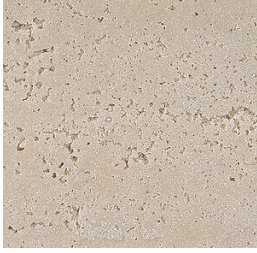


Ri-Giro

Samuele Tremolada
2026

Coffee table made of recycled glass powder "bonbon glass" available in the colors "ciliegia" or "menta-glaciale". Also available version made of travertine powder. Base in black painted wood.

Cm (L x P x H)

140 x 60 x 32.4
140 x 80 x 32.4
140 x 120 x 32.4

Inches (L x P x H)

55¼ x 23¾ x 13
55¼ x 31½ x 13
55¼ x 47¼ x 13

Finishes

Natural stone powder

Travertine powder

Recycled glass powder

"Bonbon glass" ciliegia

"Bonbon glass" menta-glaciale