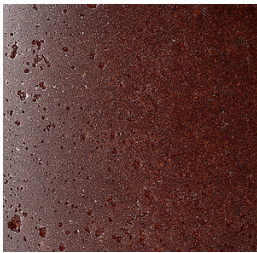


Ri-Giro

Samuele Tremolada
2026

Coffee table made of recycled glass powder "bonbon glass" available in the colors "ciliegia" or "menta-glaciale". Also available version made of travertine powder. Base in black painted wood.

Cm (L x P x H)

140 x 60 x 32.4
140 x 80 x 32.4
140 x 120 x 32.4

Inches (L x P x H)

55¼ x 23¾ x 13
55¼ x 31½ x 13
55¼ x 47¼ x 13

Finishes

Natural stone powder

Travertine powder

Recycled glass powder

"Bonbon glass" ciliegia

"Bonbon glass" menta-glaciale