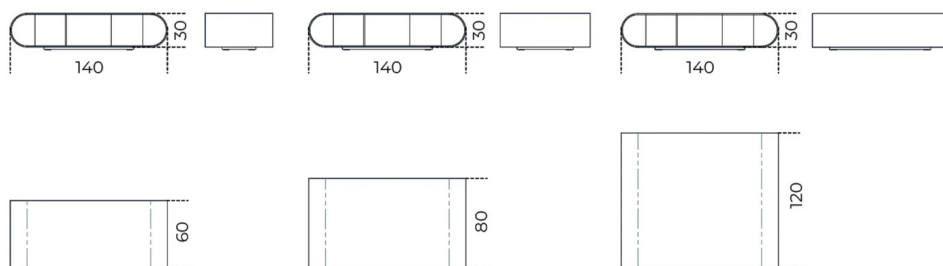

Cm (L x P x H)

140 x 60 x 32.4
140 x 80 x 32.4
140 x 120 x 32.4

Inches (L x P x H)

55¼ x 23¾ x 13
55¼ x 31½ x 13
55¼ x 47¼ x 13

Finishes

Natural stone powder

Travertine powder

Recycled glass powder