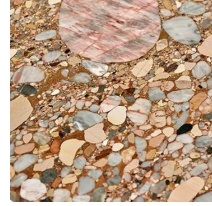

Roundcut

2020

Modular shelving system with shelf in hand burnished metal. Front panel in marble available in natural polished Bianco Carrara Gioia, natural polished Calacatta Vagli Oro, natural polished Stardust Grey, natural polished Verde Alpi, honed mat Nero Marquinia, brushed Fior di Pesco, brushed Travertino Romano, natural polished "Ceppo dei Volpi", natural polished "Ceppo Antico" or in 6mm extralight mirror. Each size available in the left (L) and right (R) versions. Shelves may be fitted in two locations (with shelf above or below) rotating them by 180°.

Marble

Bianco Carrara

Calacatta Vagli
Oro

Ceppo Antico

Ceppo dei Volpi

Fior di pesco

Nero Marquina

Stardust Grey