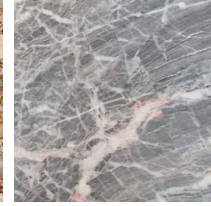

Roundcut

2020

Modular shelving system with shelf in hand burnished metal. Front panel in marble available in natural polished Bianco Carrara Gioia, natural polished Calacatta Vagli Oro, natural polished Stardust Grey, natural polished Verde Alpi, honed mat Nero Marquinia, brushed Fior di Pesco, brushed Travertino Romano, natural polished "Ceppo dei Volpi", natural polished "Ceppo Antico" or in 6mm extralight mirror. Each size available in the left (L) and right (R) versions. Shelves may be fitted in two locations (with shelf above or below) rotating them by 180°.

Marble

Bianco Carrara

Calacatta Vagli
Oro

Ceppo Antico

Ceppo dei Volpi

Fior di pesco

Nero Marquina

Stardust Grey