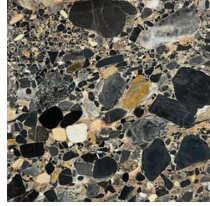

Roundcut

2020

Modular shelving system with shelf in hand burnished metal. Front panel in marble available in natural polished Bianco Carrara Gioia, natural polished Calacatta Vagli Oro, natural polished Stardust Grey, natural polished Verde Alpi, honed mat Nero Marquinia, brushed Fior di Pesco, brushed Travertino Romano, natural polished "Ceppo dei Volpi", natural polished "Ceppo Antico" or in 6mm extralight mirror. Each size available in the left (L) and right (R) versions. Shelves may be fitted in two locations (with shelf above or below) rotating them by 180°.

Small L

Small R

Medium L

Medium R

Large L

Large R

Dettaglio vista laterale
Detail side view

Finishings

Marble

Bianco Carrara

Calacatta Vagli
Oro

Ceppo Antico

Ceppo dei Volpi

Fior di pesco

Nero Marquina

Stardust Grey

Travertino
romano

Verde Alpi

Glass

Extralight mirror

Metal

Hand burnished
metal