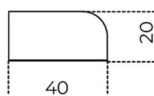

Each size available in the left (L) and right (R) versions. Shelves may be fitted in two locations (with shelf above or below) rotating them by 180°.

## Cm (L x P x H)

20 x 20 x 20  
40 x 20 x 20  
80 x 20 x 20

## Inches (L x P x H)

8 x 8 x 8  
15¾ x 8 x 8  
31½ x 8 x 8

Small L

Small R

Medium L

Medium R

Large L

Large R

Dettaglio vista laterale  
Detail side view