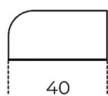

Each size available in the left (L) and right (R) versions. Shelves may be fitted in two locations (with shelf above or below) rotating them by 180°.

## Cm (L x P x H)

20 x 20 x 20  
40 x 20 x 20  
80 x 20 x 20

## Inches (L x P x H)

8 x 8 x 8  
15¾ x 8 x 8  
31½ x 8 x 8

Small L

Small R

Medium L

Medium R

Large L

Large R

Dettaglio vista laterale  
Detail side view