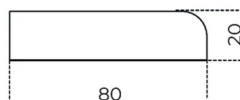

Each size available in the left (L) and right (R) versions. Shelves may be fitted in two locations (with shelf above or below) rotating them by 180°.

## Cm (L x P x H)

20 x 20 x 20  
40 x 20 x 20  
80 x 20 x 20

## Inches (L x P x H)

8 x 8 x 8  
15¾ x 8 x 8  
31½ x 8 x 8

Small L

Small R

Medium L

Medium R

Large L

Large R

Dettaglio vista laterale  
Detail side view