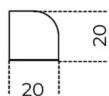

Each size available in the left (L) and right (R) versions. Shelves may be fitted in two locations (with shelf above or below) rotating them by 180°.

## Cm (L x P x H)

20 x 20 x 20  
40 x 20 x 20  
80 x 20 x 20

## Inches (L x P x H)

8 x 8 x 8  
15¾ x 8 x 8  
31½ x 8 x 8

Small L

Small R

Medium L

Medium R

Large L

Large R