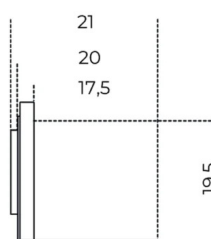

Each size available in the left (L) and right (R) versions. Shelves may be fitted in two locations (with shelf above or below) rotating them by 180°.

## Cm (L x P x H)

20 x 20 x 20  
40 x 20 x 20  
80 x 20 x 20

## Inches (L x P x H)

8 x 8 x 8  
15¾ x 8 x 8  
31½ x 8 x 8

Small L

Small R

Medium L

Medium R

Large L

Large R

Dettaglio vista laterale  
Detail side view