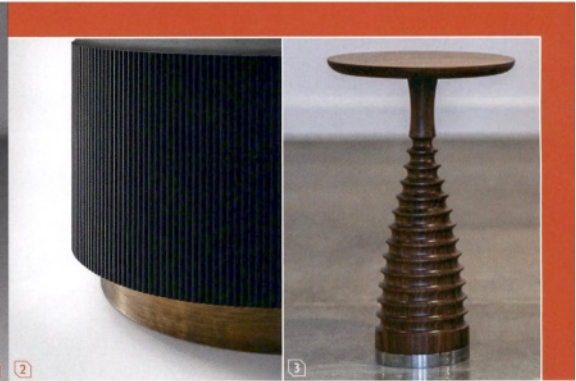

Sharp tailoring is always in fashion

5

6

1. White Street modular sectional upholstered in ivory bouclé with whitewashed-ash plinth by Lee Broom. leebroom.com
2. Dropi hanging chair in walnut and gray powder-coated metal by Minarc. minarc.com
3. Leonardo Dainelli's Nairobi armchair with brass frame and leather-upholstered non-deformable polyurethane-foam cushions by Gallotti&Radice through DDC. ddcnyc.com
4. Brad Musuraca's Gallagher lounge chair in walnut with black leather seat by Tronk Design. tronkdesign.com
5. Chicago Stick chair in ash and leather by Beech Boy. beechboymfurniture.com
6. Calibri lounge with chrome-plated metal base and foam-upholstered cushioning in green by Roche Bobois. roche-bobois.com
7. José Martínez Medina's Alexander sofa in steel, leather, and fabric with oak tables by JMM. jmm.es

Ridges and ripples add tactile interest

feelin' groovy

1. Chasm side table in high-shine champagne-gold metal with lacquered timber top by Blainey North Collection. blaineynorthcollection.com
2. Nori coffee table in black-lacquered wood covered by a hand-knurled band with suede top and burnished-brass base by Gallotti&Radice through DDC. ddcnyc.com
3. Elliot Eakin's Frill table in walnut with polished-steel base ring by Kimball. kimball.com/david-edward
4. Juan and Paloma Garrido's Aristas low coffee table in 24-karat gold-plated metal with glass top by Garrido Gallery through Maison Gerard. maison Gerard.com
5. Grooves storage cupboard in hand-carved teak with metal base by Ethnicraft. ethnicraft.com
6. Futuristic bench in steel and brass by Ana Volante Studio. anavalante.com
7. Sherry Shirah's Audubon pedestal dining table in white oak and brass by Doorman. doorman designs.com
8. Tribute table with laser-cut brass top, brass supports, and CNC-cut compressed-paper-and-resin base by Binchy and Binchy. binchyandbinchy.com