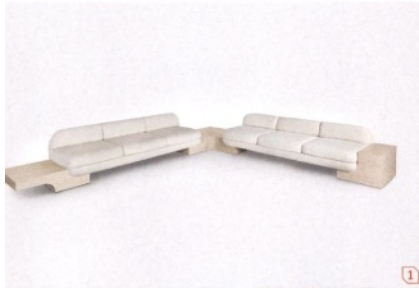

1 2

3 4

7

seating

well suited

Sharp tailoring is always in fashion

5

6

1. White Street modular sectional upholstered in ivory bouclé with whitewashed-ash plinth by Lee Broom. leebroom.com
2. Dropi hanging chair in walnut and gray powder-coated metal by Minarc. minarc.com
3. Leonardo Dainelli's Nairobi armchair with brass frame and leather-upholstered non-deformable polyurethane-foam cushions by Gallotti&Radice through DDC. ddcnyc.com
4. Brad Musuraca's Gallagher lounge chair in walnut with black leather seat by Tronk Design. tronkdesign.com
5. Chicago Stick chair in ash and leather by Beech Boy. beechboymfurniture.com
6. Calibri lounge with chrome-plated metal base and foam-upholstered cushioning in green by Roche Bobois. roche-bobois.com
7. José Martínez Medina's Alexander sofa in steel, leather, and fabric with oak tables by JMM. jmm.es