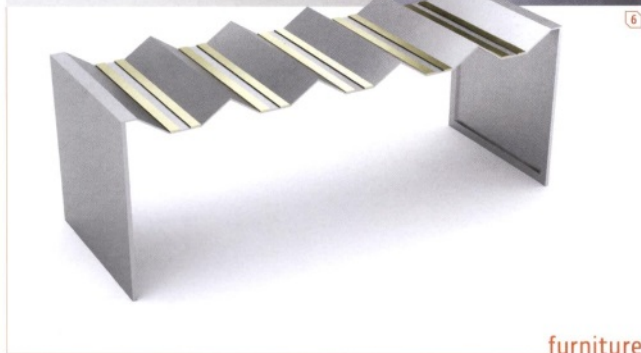

Sharp tailoring is always in fashion

5

6

1. White Street modular sectional upholstered in ivory bouclé with whitewashed-ash plinth by Lee Broom. leebroom.com
2. Dropi hanging chair in walnut and gray powder-coated metal by Minarc. minarc.com
3. Leonardo Dainelli's Nairobi armchair with brass frame and leather-upholstered non-deformable polyurethane-foam cushions by Gallotti&Radice through DDC. ddcnyc.com
4. Brad Musuraca's Gallagher lounge chair in walnut with black leather seat by Tronk Design. tronkdesign.com
5. Chicago Stick chair in ash and leather by Beech Boy. beechboymfurniture.com
6. Calibri lounge with chrome-plated metal base and foam-upholstered cushioning in green by Roche Bobois. roche-bobois.com
7. José Martínez Medina's Alexander sofa in steel, leather, and fabric with oak tables by JMM. jmm.es

Ridges and ripples add tactile interest

feelin' groovy

1. Chasm side table in high-shine champagne-gold metal with lacquered timber top by Blainey North Collection. blaineynorthcollection.com
2. Nori coffee table in black-lacquered wood covered by a hand-knurled band with suede top and burnished-brass base by Gallotti&Radice through DDC. ddcnyc.com
3. Elliot Eakin's Frill table in walnut with polished-steel base ring by Kimball. kimball.com/david-edward
4. Juan and Paloma Garrido's Aristas low coffee table in 24-karat gold-plated metal with glass top by Garrido Gallery through Maison Gerard. maison Gerard.com
5. Grooves storage cupboard in hand-carved teak with metal base by Ethnicraft. ethnicraft.com
6. Futuristic bench in steel and brass by Ana Volante Studio. anavalante.com
7. Sherry Shirah's Audubon pedestal dining table in white oak and brass by Doorman. doorman designs.com
8. Tribute table with laser-cut brass top, brass supports, and CNC-cut compressed-paper-and-resin base by Binchy and Binchy. binchyandbinchy.com