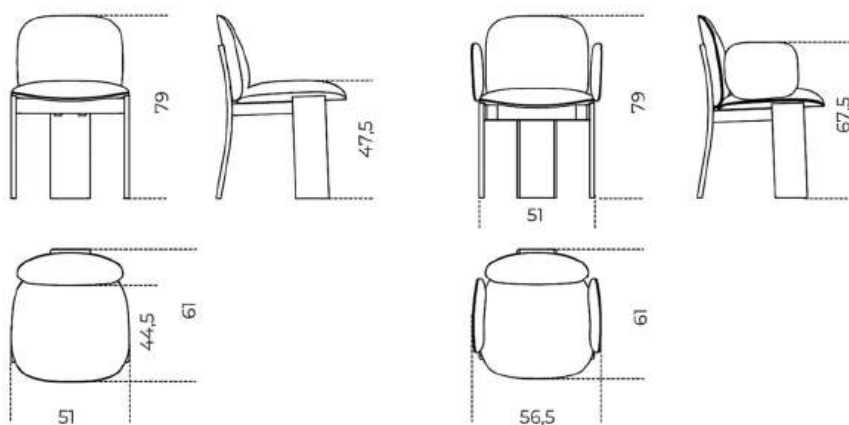

Inches (L x P x H)