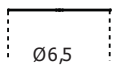

## Segno

2018

Satin brass bookmark. Set of two.

Cm (L x W x H)      Inches (L x W x H)  
Ø6.5 x 3.5 x 8      Ø2¾ x 1½ x 3¼