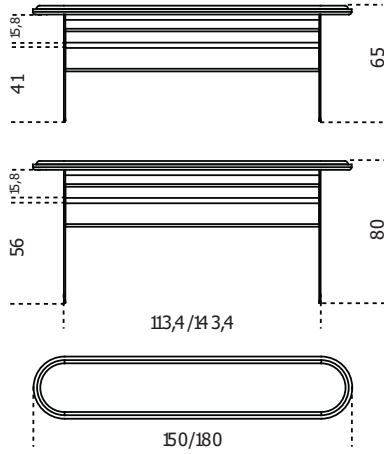

Cm (L x W x H)

Piano in cristallo / Glass top

150 x 35 x 65

150 x 35 x 80

Piano in marmo / Marble top

180 x 35 x 65

180 x 35 x 80

Vassoio portaoggetti / Accessories tray

45 x 20 x 4

Inches (L x W x H)

Piano in cristallo / Glass top

59¼ x 14 x 25¾

59¼ x 14 x 31½

Piano in marmo / Marble top

71 x 14 x 25¾

71 x 14 x 31½

Vassoio portaoggetti / Accessories tray

17¾ x 8 x 1¾

Piano in cristallo
Glass top

Piano in marmo
Marble top

Finishings

Marble

Bianco Carrara

Calacatta Vagli
Oro