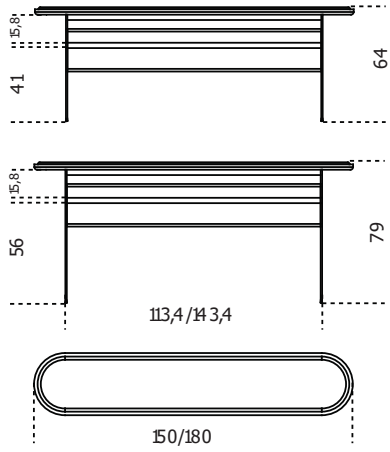

Cm (L x W x H)

Piano in cristallo / Glass top

150 x 35 x 65

150 x 35 x 80

Piano in marmo / Marble top

180 x 35 x 65

180 x 35 x 80

Vassoio portaoggetti / Accessories tray

45 x 20 x 4

Inches (L x W x H)

Piano in cristallo / Glass top

59¼ x 14 x 25¾

59¼ x 14 x 31½

Piano in marmo / Marble top

71 x 14 x 25¾

71 x 14 x 31½

Vassoio portaoggetti / Accessories tray

17¾ x 8 x 1¾

Piano in cristallo
Glass top

Piano in marmo
Marble top

Finishings

Marble

Bianco Carrara

Calacatta Vagli
Oro