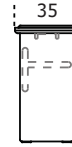

Cm (L x W x H)

Piano in cristallo / Glass top

150 x 35 x 65

150 x 35 x 80

Piano in marmo / Marble top

180 x 35 x 65

180 x 35 x 80

Vassoio portaoggetti / Accessories tray

45 x 20 x 4

Inches (L x W x H)

Piano in cristallo / Glass top

59¼ x 14 x 25¾

59¼ x 14 x 31½

Piano in marmo / Marble top

71 x 14 x 25¾

71 x 14 x 31½

Vassoio portaoggetti / Accessories tray

17¾ x 8 x 1¾

Piano in cristallo
Glass top

Piano in marmo
Marble top

Finishings

Marble

Bianco Carrara

Calacatta Vagli
Oro