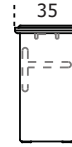

Piano in marmo
Marble top