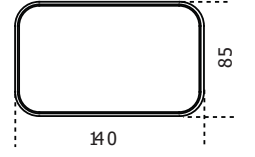

Piano in legno con scasso
Burglary wooden top

A

Piano in cristallo
Glass top

B

C

D

Finishings

Marble

Glass