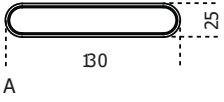

Cm (L x W x H)

Piano in legno / wooden top

A | 130 x 25 x 43

Piano in cristallo / Glass top

B | 160 x 25 x 34.5

C | 180 x 45 x 34.5

D | 140 x 85 x 24.5

Piano in marmo / Marble top

160 x 25 x 35

180 x 45 x 35

140 x 85 x 25

Inches (L x W x H)

Piano in legno / wooden top

A | 51¼ x 10 x 17

Piano in cristallo / Glass top

B | 63 x 10 x 13¾

C | 71 x 17¾ x 13¾

D | 55¼ x 33½ x 9¾

Piano in marmo / Marble top

63 x 10 x 14

71 x 17¾ x 14

55¼ x 33½ x 10

Piano in legno con scasso  
Burglary wooden top

A