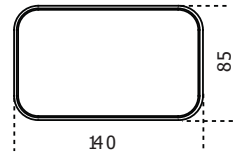

Piano in legno con scasso
Burglary wooden top

A

Piano in cristallo
Glass top

B

C

D

Finiture

Marmo

Cristallo