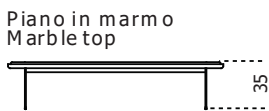

A

Piano in cristallo
Glass top

B