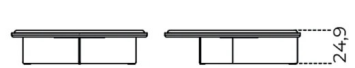

Piano in marmo
Marble top