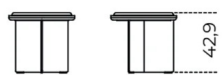

Piano in marmo
Marble top

E