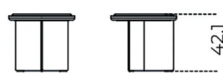

Piano in cristallo
Glass top