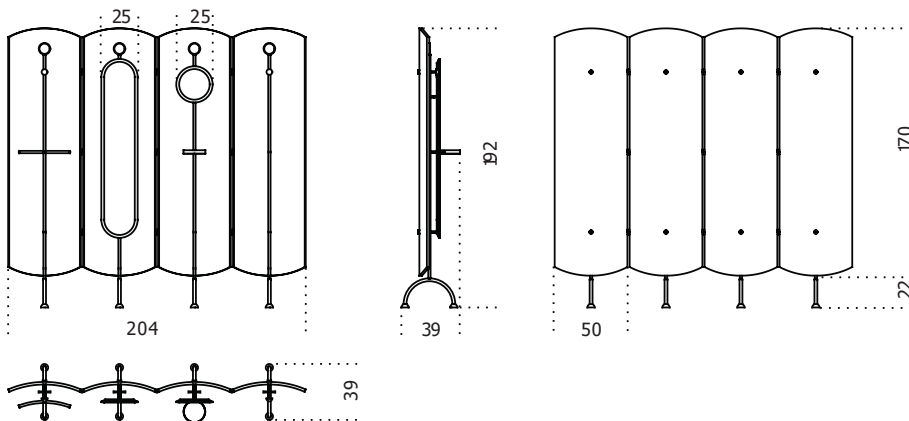

Gallotti&Radice

Shield

2019

Screen composed by 4 curved "Colore" Frisé walnut or Maple Frisé dark grey inlaid wooden modules. Inside in Tanganika white Frisé. Satin brass structure and accessories with 6mm extralight bevelled mirrors. Satin brass tray with suede bottom.

Cm (L x W x H) Inches (L x W x H)
204 x 39 x 192 80½ x 15½ x 75¾

Finishings

Glass

Extralight mirror

Metal

Satin brass

Wood

"Colore" Frisé
walnut