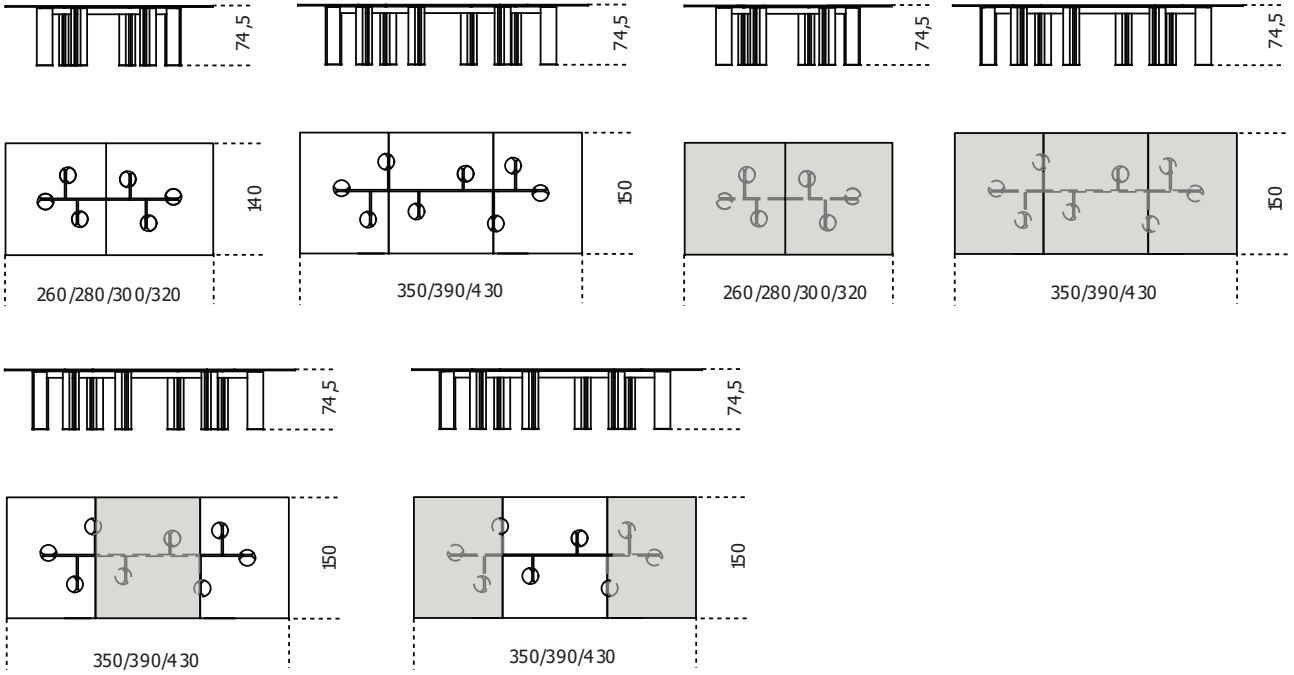

Gallotti&Radice

Simpòdio System

2022

Table with 12mm tempered glass top, available in extralight, smoked “grigio Italia” or painted with the exclusive antique bronze and lead finish. Bases in lightened concrete in the colour ivory or charcoal. Metal parts lacquered in the “gunmetal” colour.

Cm (L x W x H)	Inches (L x W x H)
260 x 140 x 74.5	102½ x 55¼ x 29½
280 x 140 x 74.5	110¼ x 55¼ x 29½
300 x 140 x 74.5	118¼ x 55¼ x 29½
320 x 140 x 74.5	126 x 55¼ x 29½
350 x 150 x 74.5	138 x 59¼ x 29½
390 x 150 x 74.5	153¾ x 59¼ x 29½
430 x 150 x 74.5	169½ x 59¼ x 29½