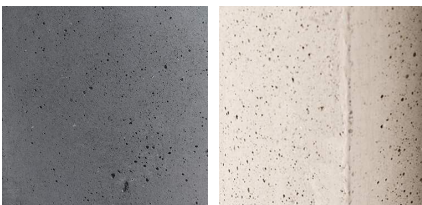

Gallotti&Radice

Simpòdio System

2022

Table with 12mm tempered glass top, available in extralight, smoked “grigio Italia” or painted with the exclusive antique bronze and lead finish. Bases in lightened concrete in the colour ivory or charcoal. Metal parts lacquered in the “gunmetal” colour.

Finishings

Marble

Lightened concrete in charcoal colour

Lightened concrete in ivory colour

Glass

"Grigio Italia"

Antique Bronze

Extralight

Lead

Metal

Wooden
lacquered
"gunmetal"
colour