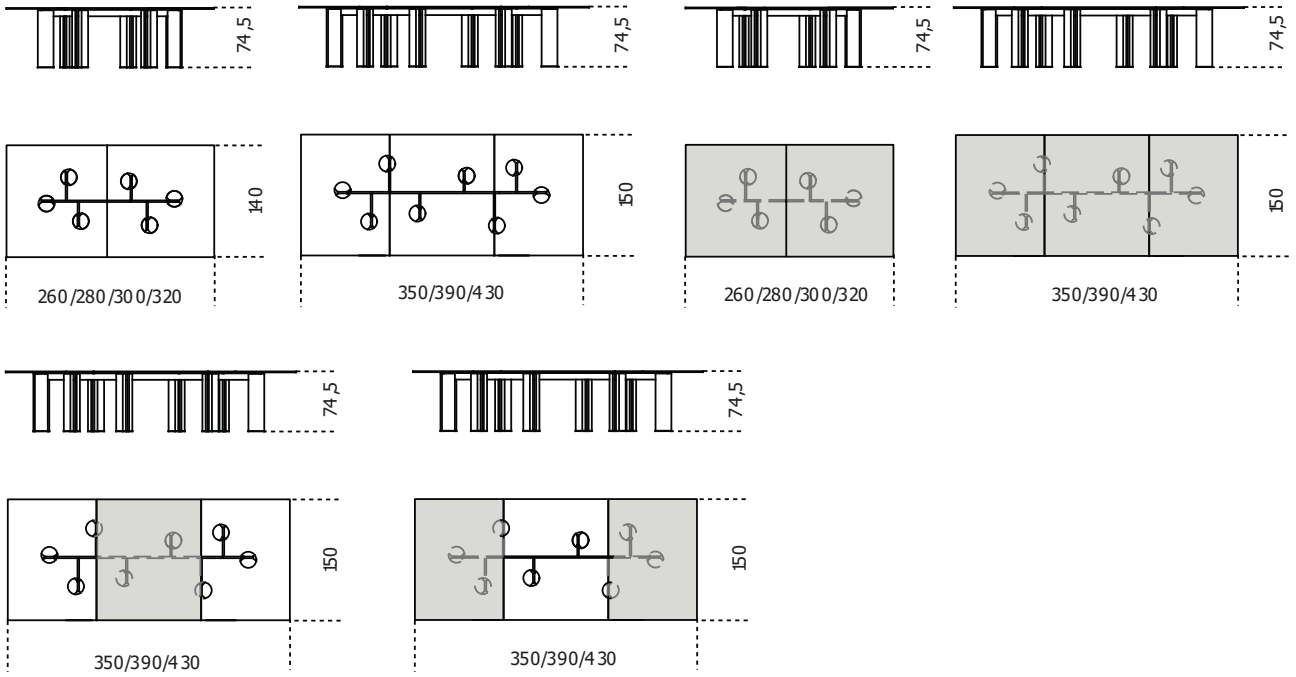

Gallotti&Radice

Simpòdio System

2022

Table with 12mm tempered glass top, available in extralight, smoked “grigio Italia” or painted with the exclusive antique bronze and lead finish. Bases in lightened concrete in the colour ivory or charcoal. Metal parts lacquered in the “gunmetal” colour.

| Cm (L x W x H) | Inches (L x W x H) |
|------------------|--------------------|
| 260 x 140 x 74.5 | 102½ x 55¼ x 29½ |
| 280 x 140 x 74.5 | 110¼ x 55¼ x 29½ |
| 300 x 140 x 74.5 | 118¼ x 55¼ x 29½ |
| 320 x 140 x 74.5 | 126 x 55¼ x 29½ |
| 350 x 150 x 74.5 | 138 x 59¼ x 29½ |
| 390 x 150 x 74.5 | 153¾ x 59¼ x 29½ |
| 430 x 150 x 74.5 | 169½ x 59¼ x 29½ |