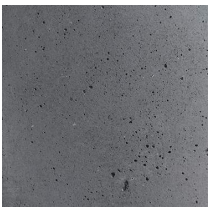

Gallotti&Radice

Simpòdio

2022

Table with 12mm tempered glass top, available in extralight or smoked “grigio Italia”. Bases in lightened concrete in the colour ivory or charcoal. Metal parts lacquered in the “gunmetal” colour.

Cm (L x W x H)	Inches (L x W x H)
Ø120 x 74.5	Ø47¼ x 29½
Ø140 x 74.5	Ø55¼ x 29½
Ø160 x 74.5	Ø63 x 29½
Ø180 x 74.5	Ø71 x 29½
Ø200 x 74.5	Ø78¾ x 29½
260 x 120 x 74.5	102½ x 47¼ x 29½
260 x 140 x 74.5	102½ x 55¼ x 29½
280 x 140 x 74.5	110¼ x 55¼ x 29½
300 x 140 x 74.5	118¼ x 55¼ x 29½
320 x 140 x 74.5	126 x 55¼ x 29½

Finishings

Marble

Lightened
concrete in
charcoal colour

Lightened
concrete in ivory
colour

Glass

"Grigio Italia"

Extralight

Metal

Wooden
lacquered
"gunmetal"
colour