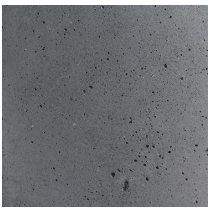

## **Simpòdio**

2022

Table with 12mm tempered glass top, available in extralight or smoked “grigio Italia”. Bases in lightened concrete in the colour ivory or charcoal. Metal parts lacquered in the “gunmetal” colour.

Cm (L x W x H)	Inches (L x W x H)
Ø120 x 74.5	Ø47¼ x 29½
Ø140 x 74.5	Ø55¼ x 29½
Ø160 x 74.5	Ø63 x 29½
Ø180 x 74.5	Ø71 x 29½
Ø200 x 74.5	Ø78¾ x 29½
260 x 120 x 74.5	102½ x 47¼ x 29½
260 x 140 x 74.5	102½ x 55¼ x 29½
280 x 140 x 74.5	110¼ x 55¼ x 29½
300 x 140 x 74.5	118¼ x 55¼ x 29½
320 x 140 x 74.5	126 x 55¼ x 29½

### Concrete

Lightened  
concrete in  
charcoal colour

Lightened  
concrete in ivory  
colour